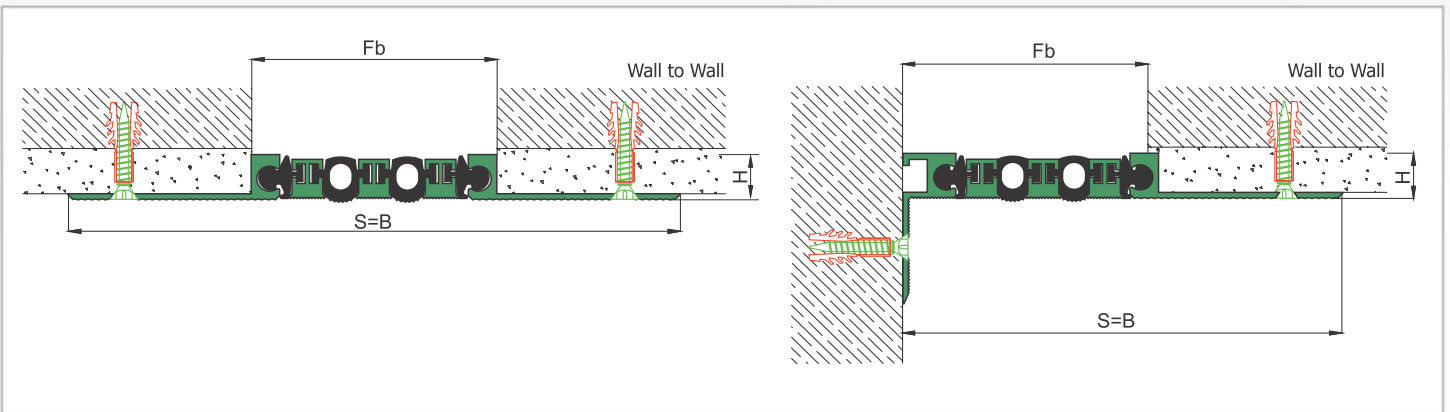

AS U136 can be considered as surface mounted type of AS A126 and can easily be installed by means of screws to all types of wall & ceiling. Adjustable interlocking profile and gasket configuration makes it available for gaps up to 200 mm. Multipartite design ensures the profile to meet displacements in 3 directions. If inquired, AS U136 can be applied with floor type AS U236 and this dual application brings in a decorative aspect. Profiles are delivered factory-assembled.

- **Application Areas** : Indoor & Outdoor / Wall & Ceiling
- **Ideal for** : Shopping Malls, Airports, Residences, Hospitals, Hotels, Commercial & Public Buildings etc.
- **Material** : Mill Finish Aluminum (Anodizing optional), TPE Gasket
- **Aluminum Alloy** : 6063 AA-USA / EN AW 6063
- **Optional Supplies** : Fire Barrier, Waterproof EPDM membrane

* Visuals are representative and the profile configuration may differ depending on the characteristics requested.

GASKET COLORS   **BLACK**   GREY   BEIGE   Custom Colors available.

LOCATION	MODEL	GAP (Fb) mm	HEIGHT (H) MM	OVERALL WIDTH (B) mm	VISIBLE WIDTH (S) mm	MOVEMENT (W) mm	LOAD CAPACITY	STANDARD LENGTH (mt)
Wall to Wall	AS U136-035	35	15	155	155	± 2	N/A	3
	AS U136-060	60	15	180	180	± 4	N/A	3
	AS U136-080	80	15	200	200	± 6	N/A	3
	AS U136-100	100	15	220	220	± 8	N/A	3
	AS U136-120	120	15	240	240	± 10	N/A	3
	AS U136-140	140	15	260	260	± 12	N/A	3
	AS U136-160	160	15	280	280	± 14	N/A	3
	AS U136-180	180	15	300	300	± 16	N/A	3
	AS U136-200	200	15	320	320	± 18	N/A	3

Note: Please ask for different sizes