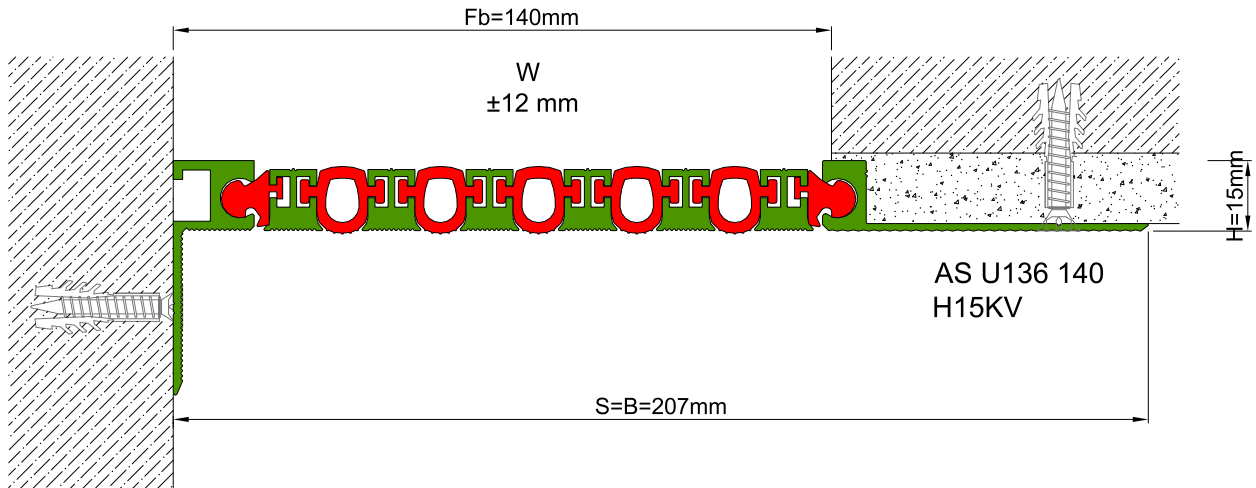

AS U136 140
H15KV

Profil No Profile Number	AS U136 140	AS U136 140K
Fb (mm)	140	140
H (mm) yaklaşık approx.	15	15
W± (mm) yaklaşık approx.	±12	±12
Renk Color	Alüminyum: Natürel, Fitiller: Siyah, gri, diğer Aluminum: Natural, Inserts: Black, grey, others	
Malzeme Material	Alüminyum, TPE Termoplastik Elastomer Aluminum, TPE Thermoplastic Elastomer	
Standart Uzunluk Standard Length	3