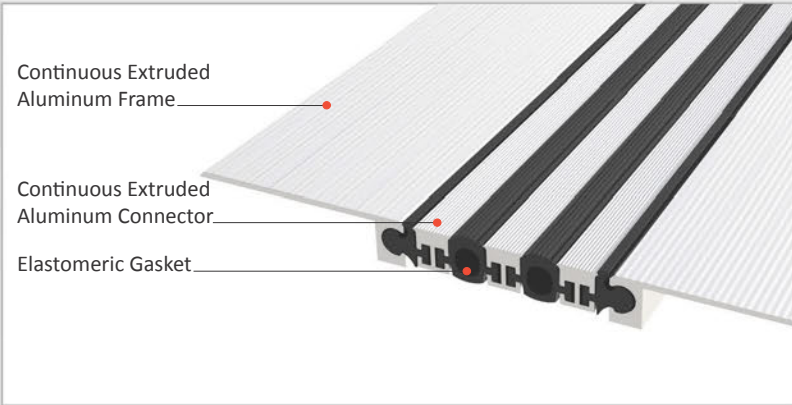

AS U136 can be considered as surface mounted type of AS A126 and can easily be installed by means of screws to all types of wall & ceiling. Adjustable interlocking profile and gasket configuration makes it available for gaps up to 200 mm. Multipartite design ensures the profile to meet displacements in 3 directions. If inquired, AS U136 can be applied with floor type AS U236 and this dual application brings in a decorative aspect. Profiles are delivered factory-assembled.

- Application Areas** : Indoor & Outdoor / Wall & Ceiling
- Ideal for** : Shopping Malls, Airports, Residences, Hospitals, Hotels, Commercial & Public Buildings etc.
- Material** : Mill Finish Aluminum (Anodizing optional), TPE Gasket
- Aluminum Alloy** : 6063 AA-USA / EN AW 6063
- Optional Supplies** : Fire Barrier, Waterproof EPDM membrane