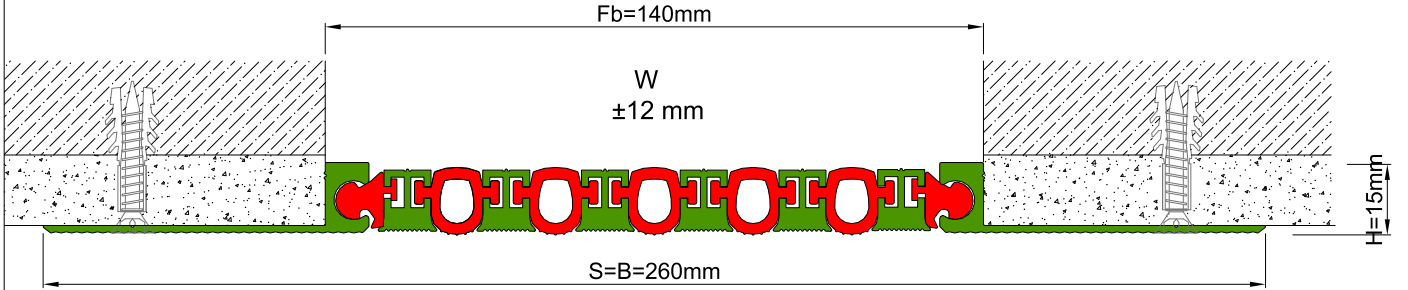

AS U136 140
H15V